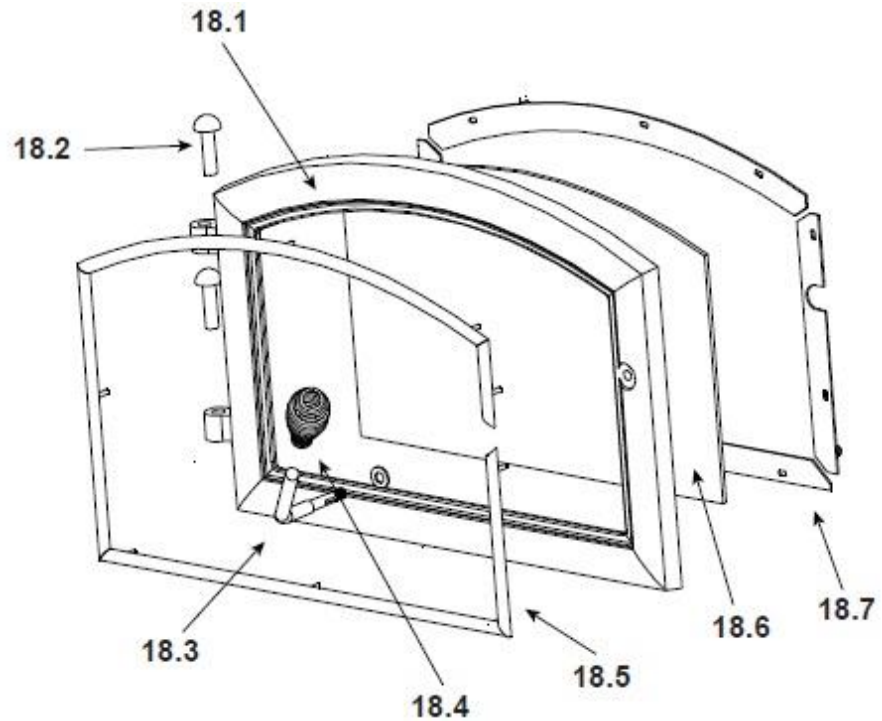

#16 Brick Set Assembly

#17 Pedestal Assembly

ITEM	DESCRIPTION	COMMENTS	PART NUMBER
16	Brick Assembly, Complete Set	Pkg of 20	SRV7037-003
16.1	Brick, 9 x 4.5 x 1.25"	Qty. 12 Reg.	
16.2	Brick, 6 x 4.5"	Qty. 4 Reg.	
16.3	Brick, 9 x 4.5" with angle	Qty. 1 Reg.	
16.4	Brick, 9 x 3" with angle	Qty. 1 Reg.	
16.5	Brick, small	Qty. 2 Reg.	
	Brick, Uncut	Pkg of 1	832-0550
		Pkg of 6	832-3040
#17 Pedestal Assembly			
17.1	Pedestal Riser		7033-207
17.2	Pedestal Base		7033-163
17.3	Strip, Oak Trim	Qty: 2 Req.	832-0560

#18 Door Assembly

ITEM	DESCRIPTION	COMMENTS	PART NUMBER
18	Door Assembly	Black	DR-31/43BK-FH
		No longer available	832-1912
		Nickel Trim	DR-31/43NL-FH
18.2	Hinge Pins, 1/2", Gold		832-0250
	Hinge Pins, 1/2", Nickel		430-5320
	Hinge Pins, 1/2", Black		7000-606/2
18.3	Door Handle Assembly		832-0540
	Cam Latch		430-1141
	Key, Cam Latch		430-1151
	Nut, Locking Door Handle	Pkg of 24	226-0100/24
18.4	Spring Handle, Door 1/2"	Gold	832-0620
		Nickel	250-8330
		Black	SRV7000-613
18.5	Trim Ring, For Door (Trim door assembly only)	No longer available	430-2682
		No longer available	430-5340
18.6	Door Glass Assembly - 15-1/2" W x 13-3/8" H		7000-012
18.7	Glass Frame Set	Qty: 4 Pc	832-0350
	Gasket, Glass Tape - Field cut to Size	Qty. 5 Ft. Req.	832-0460
	Rope, Door, 3/4" x 84" - Field cut to Size	Qty. 7 Ft. Req.	832-1680
	Component Pack (Spring Handles (1) 1/2" & (2) 1/4", (2) Gold Hinge Pins, Quadra-Fire Logo	Black & Gold Doors	436-5350
		Nickel doors	436-5360
	Upgrade, Door, Nickel - Nickel Handles, Hinge Pins & Logo		UK-DRNL