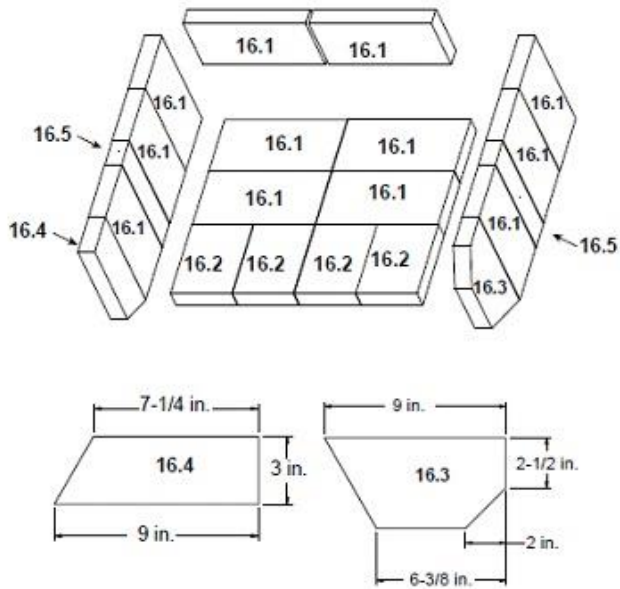

Quadra-Fire 4300 Millennium

ITEM	DESCRIPTION	COMMENTS	PART NUMBER
1	Air Channel, Convection w/Bracket - Retain original serial # label		SRV7033-144
2	Air Supply Back		SRV7033-134
3	Flue Collar		SRV7000-302
4	Panel Assembly, Side, Left		7037-007
5	Rear Air Channel Assembly		7033-002
6	Ceramic Fiber Blanket, 1/2 " Thick	15 1/2" x 19 1/2"	832-3390
7	Tube Support Rack		7033-148
8	Baffle Fiber Board - 9-1/2" W x 15-3/4" H	Qty: 2	SRV7037-112
9	Brick Retainer		7033-149
10	Tube, Channel Assembly	Manifold Tubes	SRV7033-023
11	Label, Burn Rate Air Control		7033-160
12	Label, Start-Up Air Control, Acc		7033-166
13	Panel Assembly, Right Side		7037-006
14	Tube Channel Access Cover (Top)		SRV7033-237

#15 Burn Rate Control & Associated Parts

15.1	Burn Rate Control Assembly		7037-004
15.2	Spring Handle, 1/4", Gold	Pre SN 0070030424	832-0630
	Spring Handle, 1/4", Nickel		250-8340
	Spring Handle, 1/4", Black	Post SN 0070030424	SRV7000-614
15.3	Door Gasket - Front & Rear Air Timer Doors		7033-282
15.4	Timer Air Control Assembly		SRV7037-018
	Rear Air Door Assembly		7037-013
15.5	Rear Air Control Arm Assembly		7037-005
15.6	Knob - Start-Up Control Knob		7000-343
15.7	Air Control Rod Guide		7033-210
15.8	Latch, Magnet - For Air Control		229-0631
15.9	Timer Arm Assembly		7033-034
15.10	Timer (Only) Replacement Assembly		SRV480-1940

#16 Brick Set Assembly

#17 Pedestal Assembly

ITEM	DESCRIPTION	COMMENTS	PART NUMBER
16	Brick Assembly, Complete Set	Pkg of 20	SRV7037-003
16.1	Brick, 9 x 4.5 x 1.25"	Qty. 12 Reg.	
16.2	Brick, 6 x 4.5"	Qty. 4 Reg.	
16.3	Brick, 9 x 4.5" with angle	Qty. 1 Reg.	
16.4	Brick, 9 x 3" with angle	Qty. 1 Reg.	
16.5	Brick, small	Qty. 2 Reg.	
	Brick, Uncut	Pkg of 1	832-0550
		Pkg of 6	832-3040
#17 Pedestal Assembly			
17.1	Pedestal Riser		7033-207
17.2	Pedestal Base		7033-163
17.3	Strip, Oak Trim	Qty: 2 Req.	832-0560